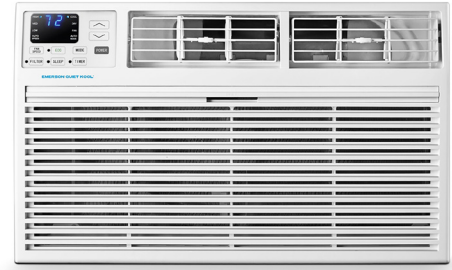

# EMERSON

QUIET KOOL

Emerson Quiet Kool through-the-wall air conditioners are the perfect cooling solution for your home or office. Available with varying BTUs to accommodate any size room, you are sure to find the perfect model for your space. Equipped with a convenient remote control, you can change the function of the air conditioner from anywhere in the room to fit your comfort needs. The washable, easy-access filter will keep clean fresh air flowing through your room.

These units are intended for through-the-wall installation and are not designed for standard window installation. They will fit most existing wall sleeves and include a decorative interior trim kit.

For peace of mind, you will receive our 1-2-5 years warranty: 1 year labor, 2 years parts and 5 years compressor.

## Through-the-Wall Air Conditioners

MODEL	EATC10RE1T	EATC14RD2T
<b>PERFORMANCE</b>		
Cooling BTU Performance	10,000	14,000
Range	up to 450 sq. ft.	up to 700 sq. ft.
Control Type	Electronic, Remote	Electronic, Remote
EER	10.7	9.4
Dehumidification (Pts. / Hr.)	2.2	3.8
Air Flow (CFM): High / Med / Low	247 / 229 / 212	265 / 247 / 229
Indoor Noise (dBA): High / Med / Low	57 / 55 / 53	61 / 59 / 57
Refrigerant Type	R410A	R410A
<b>ELECTRICAL RATINGS</b>		
Voltage/60 Hz	115V	230V
Amps	8.3	6.9
Watts	940	1490
<b>FEATURES</b>		
Energy Star	Yes	NO
Remote Control	Yes	Yes
Programmable Timer	Yes	Yes
Power Failure Auto Restart	Yes	Yes
Air Direction	8-way	8-way
Fan Speeds	3	3
ECO Function	Yes	Yes
Sleep Function	Yes	Yes
Easy Access Filter	Yes	Yes
Filter Alert	Yes	Yes
<b>DIMENSIONS / WEIGHT</b>		
Product Dimensions: W x D x H (in.)	24.2 x 20.3 x 14.5	24.2 x 20.3 x 14.5
Product Weight (lbs.)	73.9	76.1
Shipping Dimensions: W x D x H (in.)	28 x 26.75 x 16.9	28 x 26.75 x 16.9
Shipping Weight (lbs.)	87.5	90.8

Remote control for convenient operation from anywhere in the room